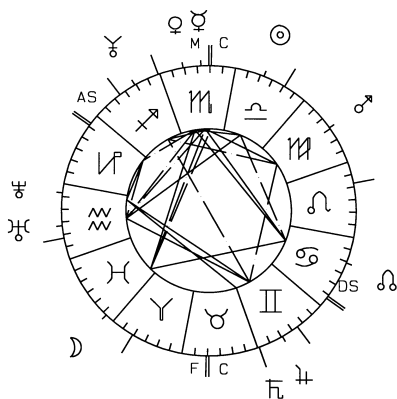

Formula A

$$1^{\circ} \text{ Tg } \varphi = \frac{\text{Tg LG}}{\cos (\text{AR MC} + 90)}$$

$$2^{\circ} \text{ Ctg. L. AS} = \frac{\text{Ctg} (\text{AR MC} + 90^{\circ}) \cos (23^{\circ} 27' + \varphi)}{\cos \varphi}$$

RSM Milano

RSM Londra

RSM Madrid