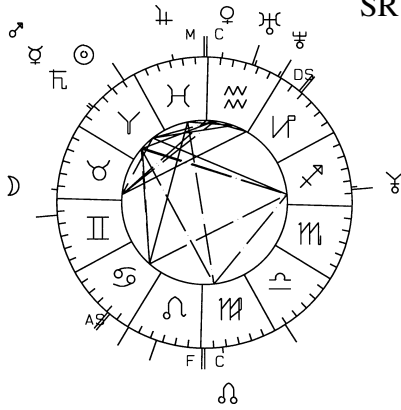

Natal Chart

Solar Return
1998 for Lisbon

SR for Dublin

SR for Agadir

SR for Abidjan

SR for Torshavn

SR for Amsterdam

SR for Algeri