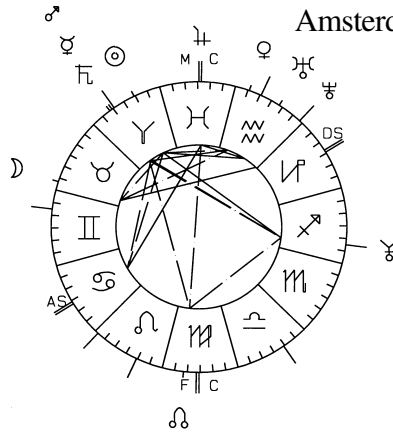

Natal Chart

Solar Return
1998 for Lisbon

SR for Dublin

SR for Agadir

SR for Abidjan

SR for Torshavn

SR for Amsterdam

SR for Algeri