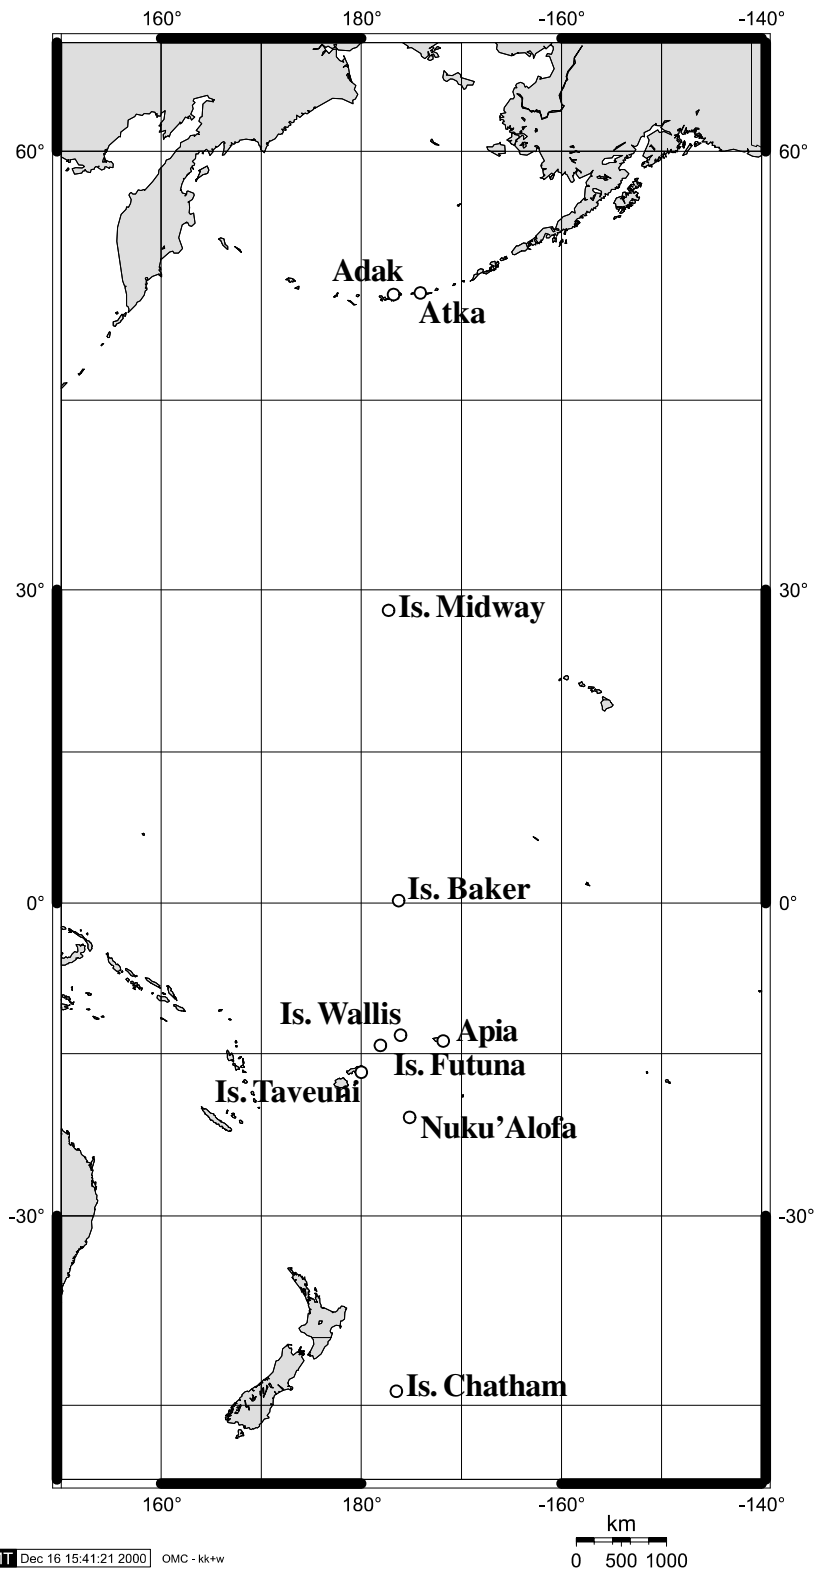

da 171°
Ovest

DILUIGI GALLIE CIRO DISCEPOLO