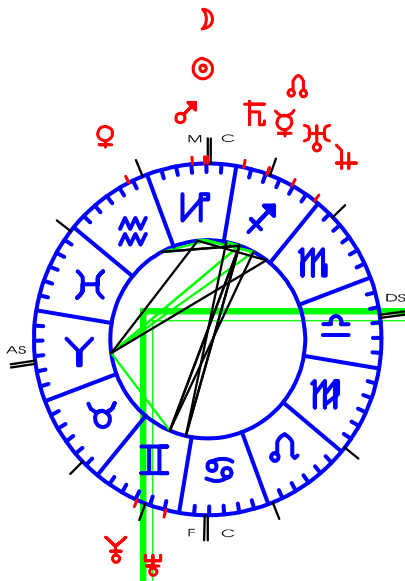

Luigi Galli
& Ciro Discepolo

Geographical
Atlas
for the
Solar
Returns

Ricerca '90 Publisher

LUIGI GALLI & CIRO DISCEPOLO

**GEOGRAPHICAL ATLAS
FOR THE SOLAR RETURNS**

RICERCA '90 PUBLISHER

Dear Friends,

it is with pleasure that we present and offer to you this E–book, which is the accurate translation in English of the book “Atlante geografico per le Rivoluzioni solari” published in Italy.