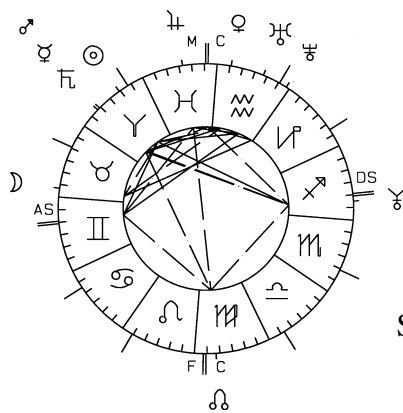

Natal Chart

Solar Return
1998 for Lisbon

SR for Dublin

SR for Agadir

SR for Abidjan

SR for Torshavn

SR for Amsterdam

SR for Algeri