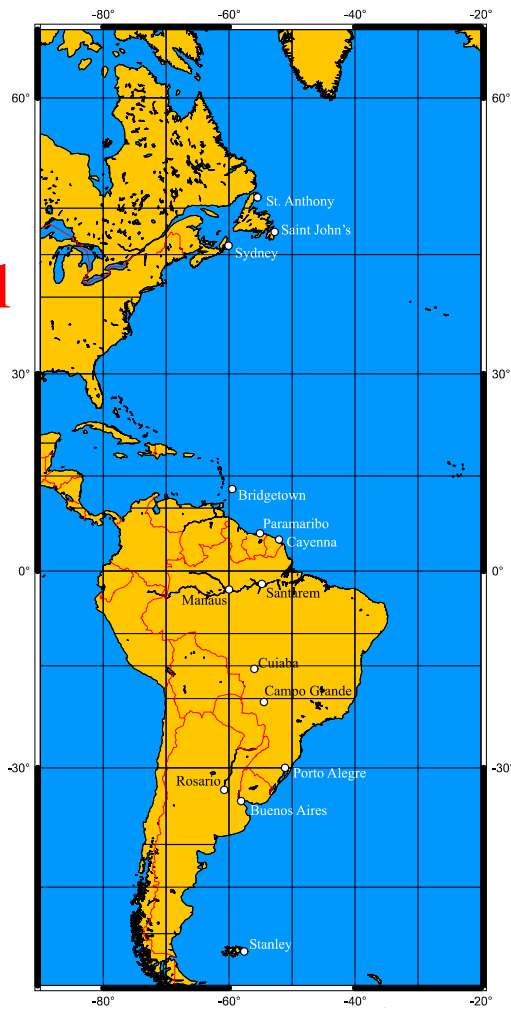

Geographical
Atlas
for the
Solar
Returns